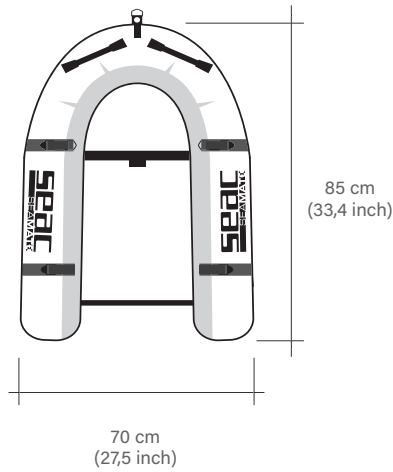

SEAMATE

- Large storage pocket.
- Elastic side straps for fixing rifles and shafts.
- 3 independent PVC air chambers.

85x70 cm

D-ring

High-visibility coloring

COD. 37001

REPLACEMENT AIR CHAMBER

97-8