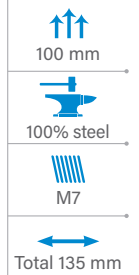

STEEL 5P HEAVY