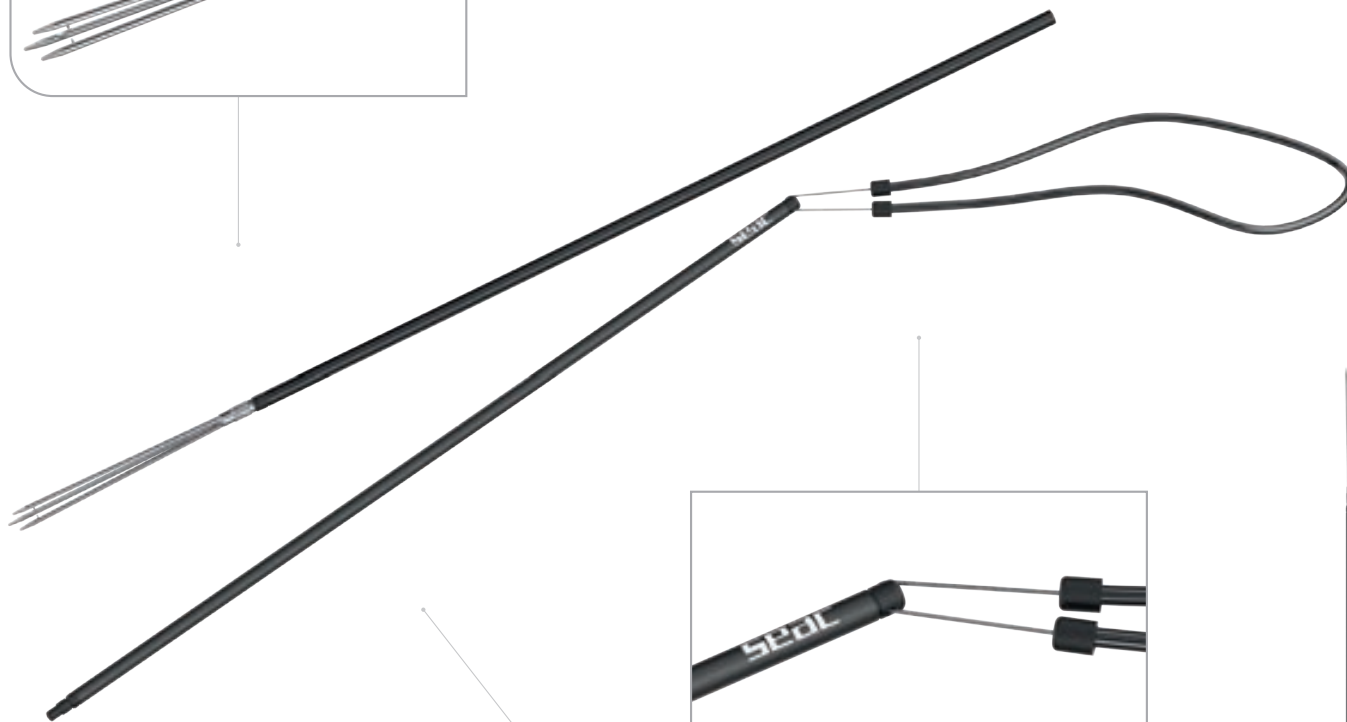

NEW
2025

Ø
Diameter 14 mm

160 cm

M6

REPLACEMENT PARTS

PRODUCT	COD.
PARALIZER	125-374
SLING	127-61/160

COD. 121-56/14X160

POLPONE