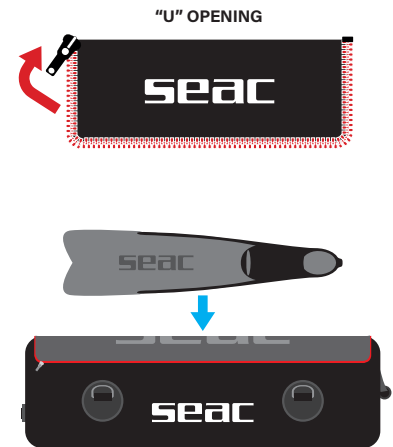

U-BOOT 130

- Allows you to carry dry or wet equipment.
- Side drain plug for emptying in case of rinsing the equipment after use.
- Adjustable shoulder straps.

95x40x30 cm

130 lt.

Waterproof