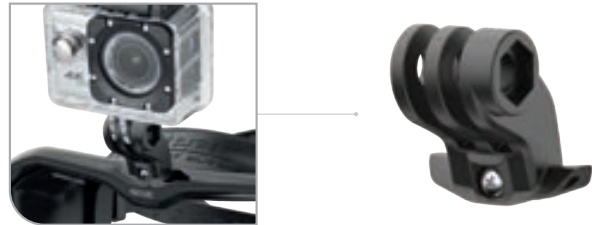

COD. 75-56N/SBL

OPTIONAL OPTICAL LENSES
-1.0 to -6.0

ACTION CAM ADAPTER FOR ONE MASK

COD. 0780019

ACTION CAM ADAPTER FOR SYMBOL AND APPEAL MASK

COD. 78-32

MASK CASE

COD. 111-110