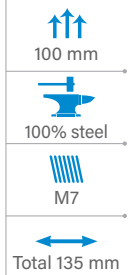

STEEL 3P HEAVY