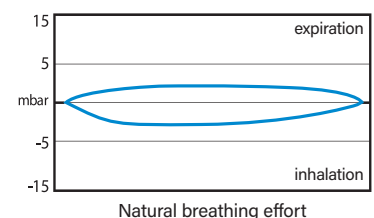

In the **SEAC labs**, batches of full-face masks are tested with **Ansti machines**, specifically to measure the **dynamic performance of human breathing**, and with **specific SEAC equipment** to **check levels of CO₂** in the air inhaled through the masks.