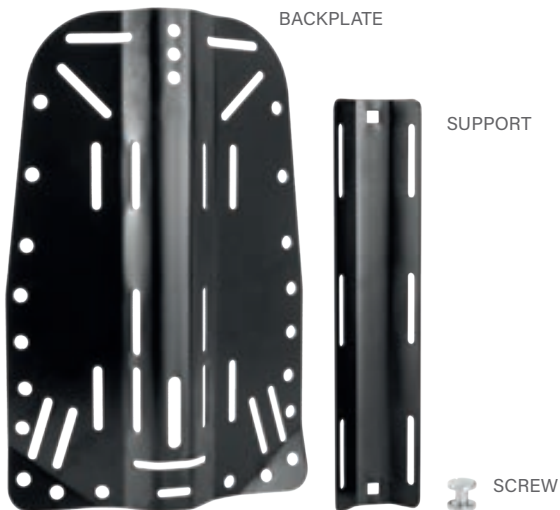

ALUMINUM BACKPLATE

FOR MODULAR BCDs