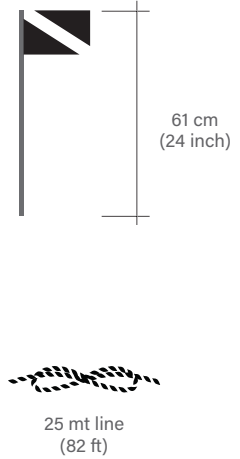

SEAMATE

- Large storage pocket.
- Elastic side straps for fixing rifles and shafts.
- 3 independent PVC air chambers.

85x70 cm

D-ring

High-visibility coloring

COD. 37001

REPLACEMENT AIR CHAMBER

97-8