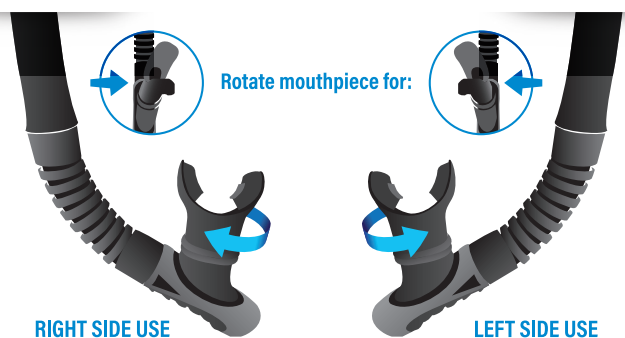

 Purge valve

 Right or left side use mouthpiece

 Package 12 pieces/unit

REVERSE RETAINER

COD. 87-14

COLOR	CODE
	84-39B/SBL
	84-39LL/SBL
	84-39N/SBL
	84-39R/SBL
	84-39TI/SBL

RIGHT SIDE USE

LEFT SIDE USE