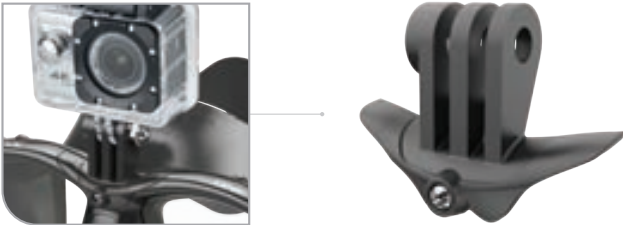

ACTION CAM ADAPTER FOR ONE MASK