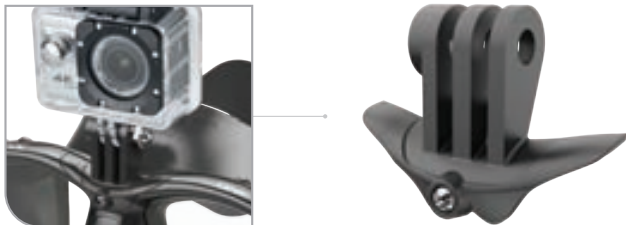

ACTION CAM ADAPTER FOR ONE MASK

COD. 0780019