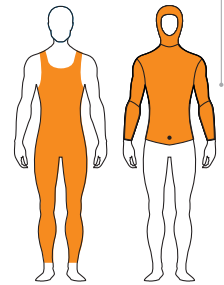

ROYAL 7 - 5 - 3.5MM

Double-lined nylon wetsuit consisting of jacket with built-in hood and overalls.

CE
14225-1

7 / 5 / 3.5 mm thickness

Two-pieces (farmer john)

Comfort fit

UltraResistant material