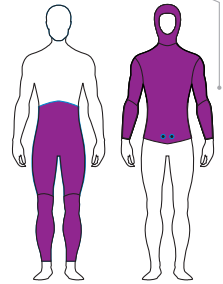

CE
14225-1

5 mm thickness

Two-pieces

Aquastop
face/wrists/ankles

UltraStretch material

Glued & stitched

IperStretch
material