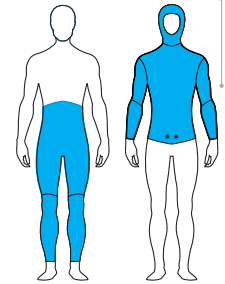

BLACK SHARK 7 - 5 - 3MM

- Bonded and sewn blindstitching wetsuit in single-lined x-stretch neoprene in nylon and open cell interior.
- High-waisted trousers with thicknesses of 7, 5 and 3 mm.

CE
14225-1

7 / 5 / 3 mm thickness

Two-pieces

Stretch material

Glued & stitched

Stretch material