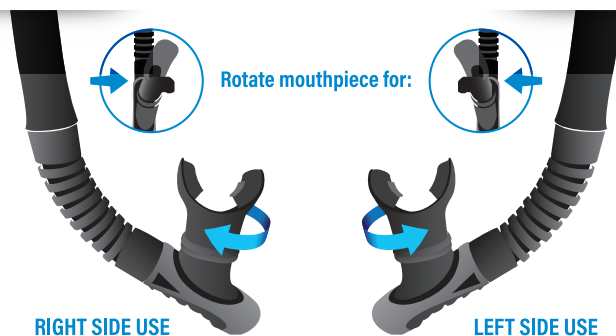

RIGHT SIDE USE

LEFT SIDE USE