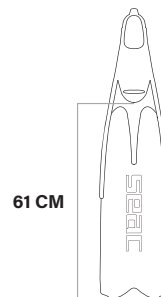

SHOUT CAMO

UPGRADE

6 SIZES:
FROM 36 TO 48

HIGH FLEX
COMPOUND BLADE

SIZE EU	SIZE UK	SIZE US	WEIGHT (GR)	WEIGHT (LB)	A (CM)	A (INCHES)
36/38	3.5/5	4.5/5.5	948	2,09	84	33,07
39/40	5.5/6.5	6.5/7	965	2,13	86	33,85
41/42	7/8	8/8.5	972	2,14	87	34,25
43/44	8.5/9.5	9.5/10	993	2,19	88	34,64
45/46	10/11	10/11	1.064	2,35	90	35,43
47/48	12/13	12.5/13.5	1.138	2,51	91	35,82

* The indicated weight refers to a single fin

SIZE	36/38	39/40	41/42	43/44	45/46	47/48
■	71-44CG/36-38	71-44CG/39-40	71-44CG/41-42	71-44CG/43-44	71-44CG/45-46	71-44CG/47-48
■	71-44CV/36-38	71-44CV/39-40	71-44CV/41-42	71-44CV/43-44	71-44CV/45-46	71-44CV/47-48